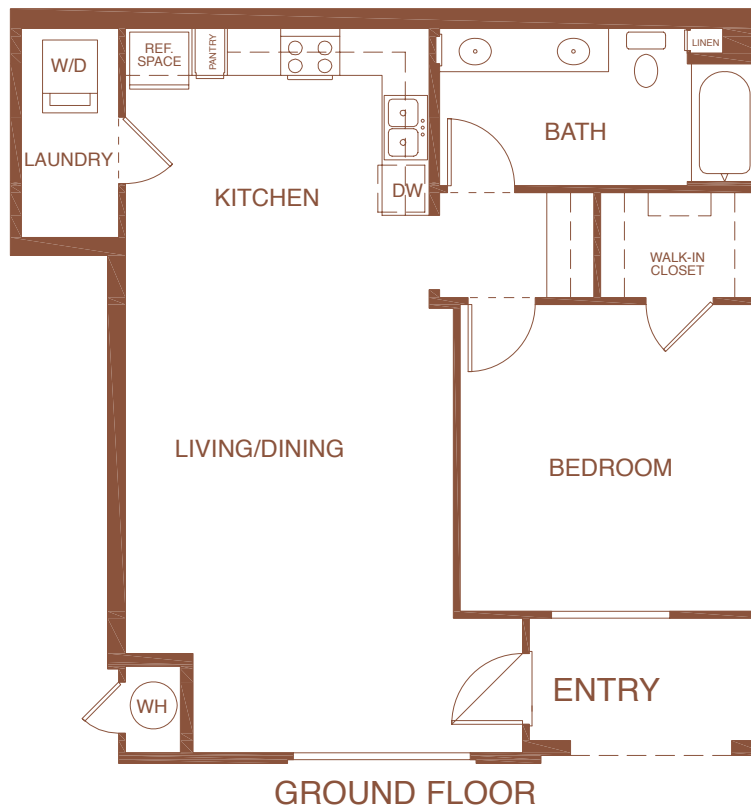

A Residences: 506, 510, 514, 520-D, 524-D, 528-D  
B Residences: 505, 509, 513, 523, 527, 531  
L Residences: 522-P, 524-P, 530-P  
M Residences: 139, 145, 151

## PLAN A, B, L & M

Single-level flat

Approx. 692 to 880 sq. ft.

1 bedroom

1 bath

[www.LiveColoradoCommons.com](http://www.LiveColoradoCommons.com)

139 W. Colorado Boulevard  
Monrovia, CA 91016  
tel: (626) 358-4090 fax: (626) 358-4313

Floor plan configurations and square footage may vary per plan.